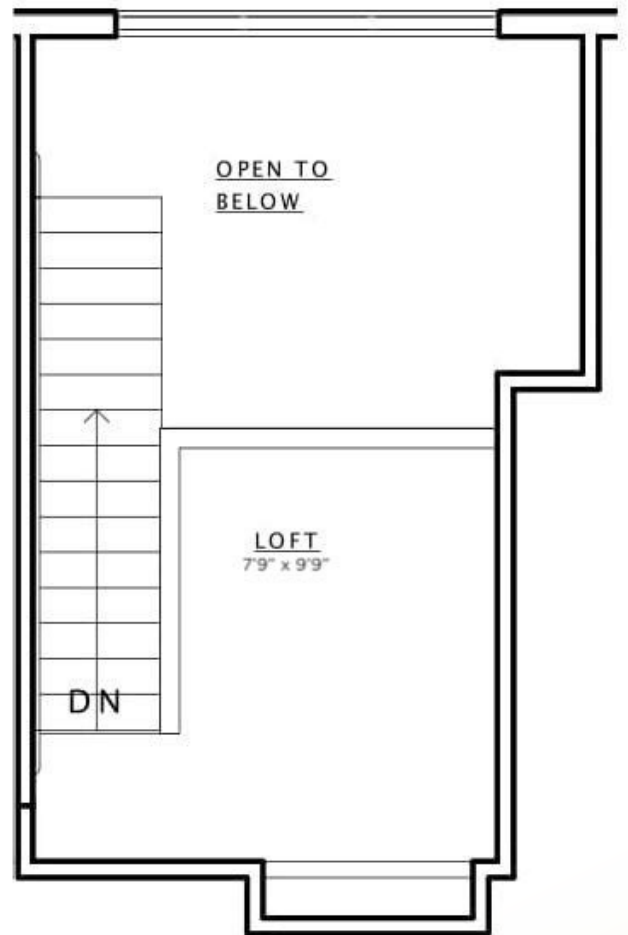

# THE DUDE ABODES

**Model:** White Russian

**Sq Ft:** 482

**Bed:** 1

**Bath:** 1

Floor plan and dimensions may vary