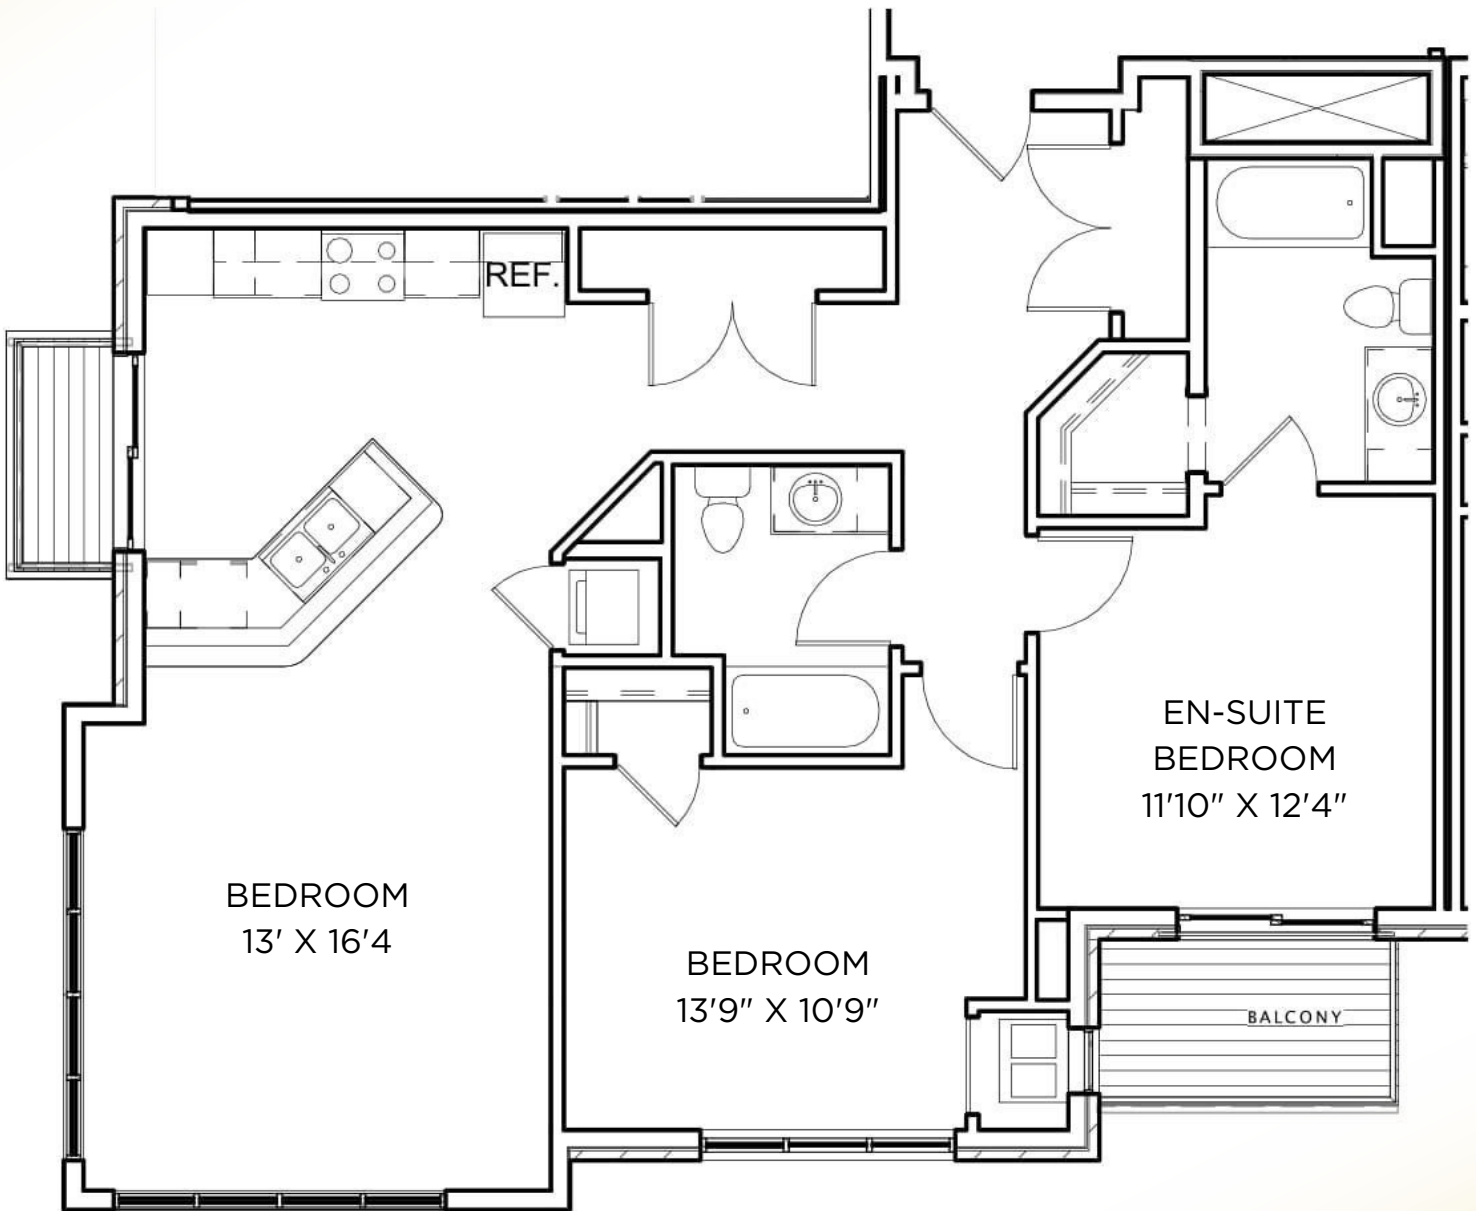

# THE DUDE ABODES

**Model:** Walter

**Sq Ft:** 1124

**Bed:** 2

**Bath:** 2

Floor plan and dimensions may vary