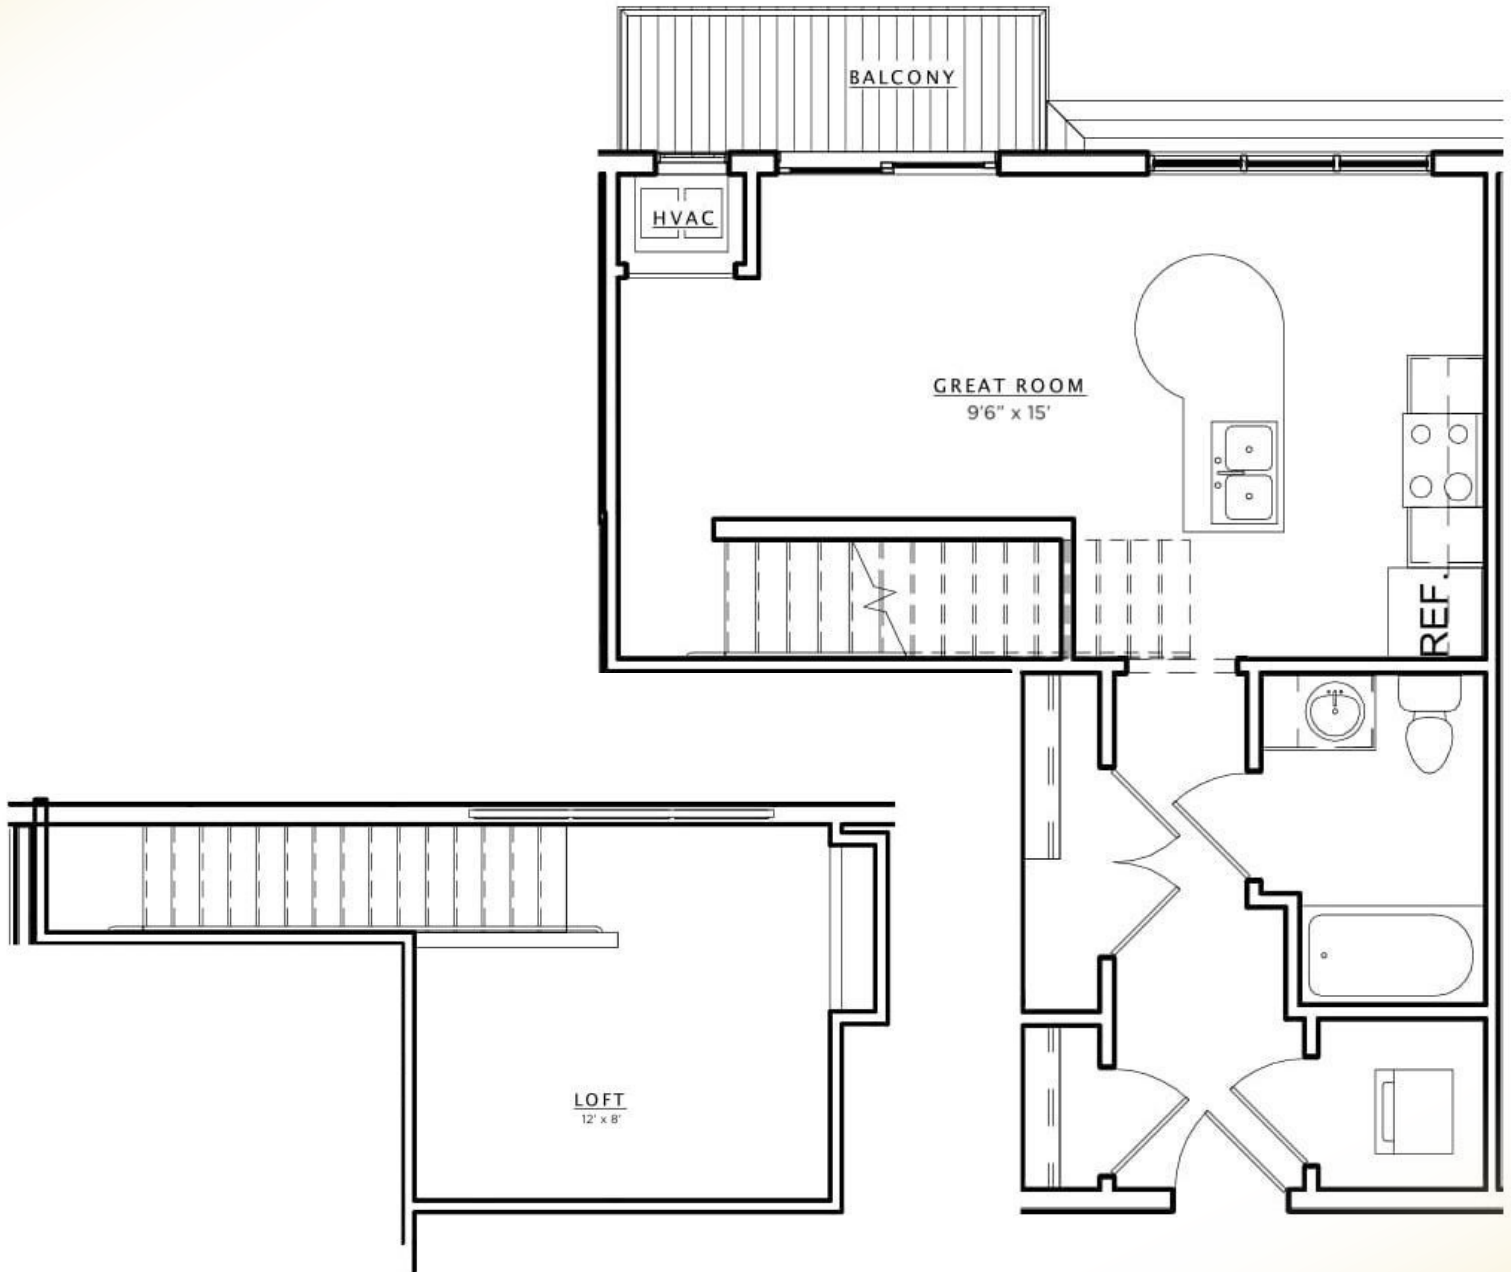

THE DUDE ABODES

Model: Tenpin

Sq Ft: 628

Bed: 1

Bath: 1

Floor plan and dimensions may vary