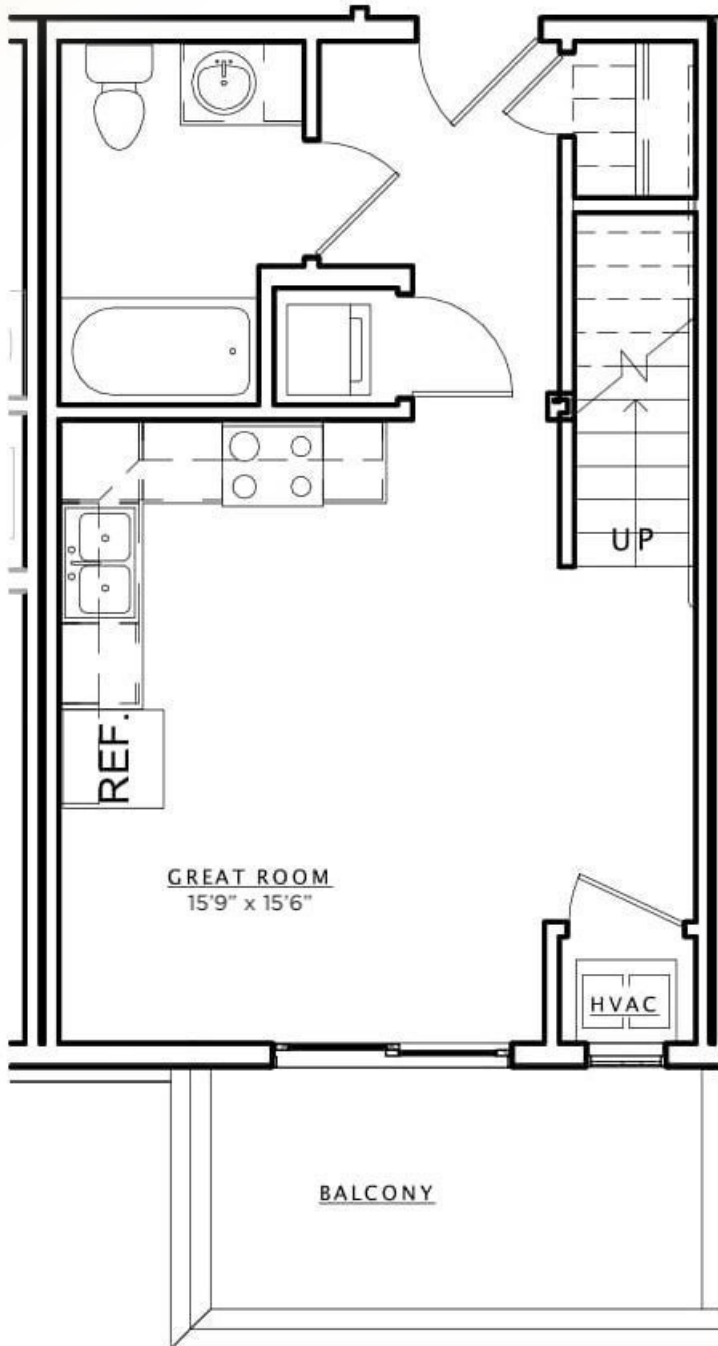

THE DUDE ABODES

Model: Strike

Sq Ft: 553

Bed: 1

Bath: 1

Floor plan and dimensions may vary