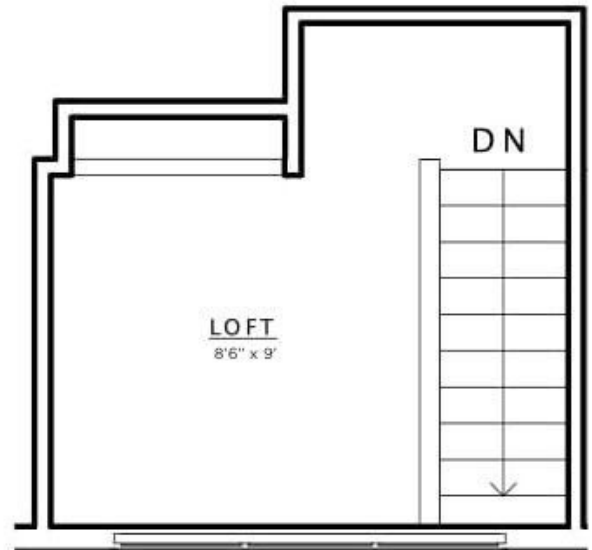

THE DUDE ABODES

Model: Strike

Sq Ft: 553

Bed: 1

Bath: 1

Floor plan and dimensions may vary