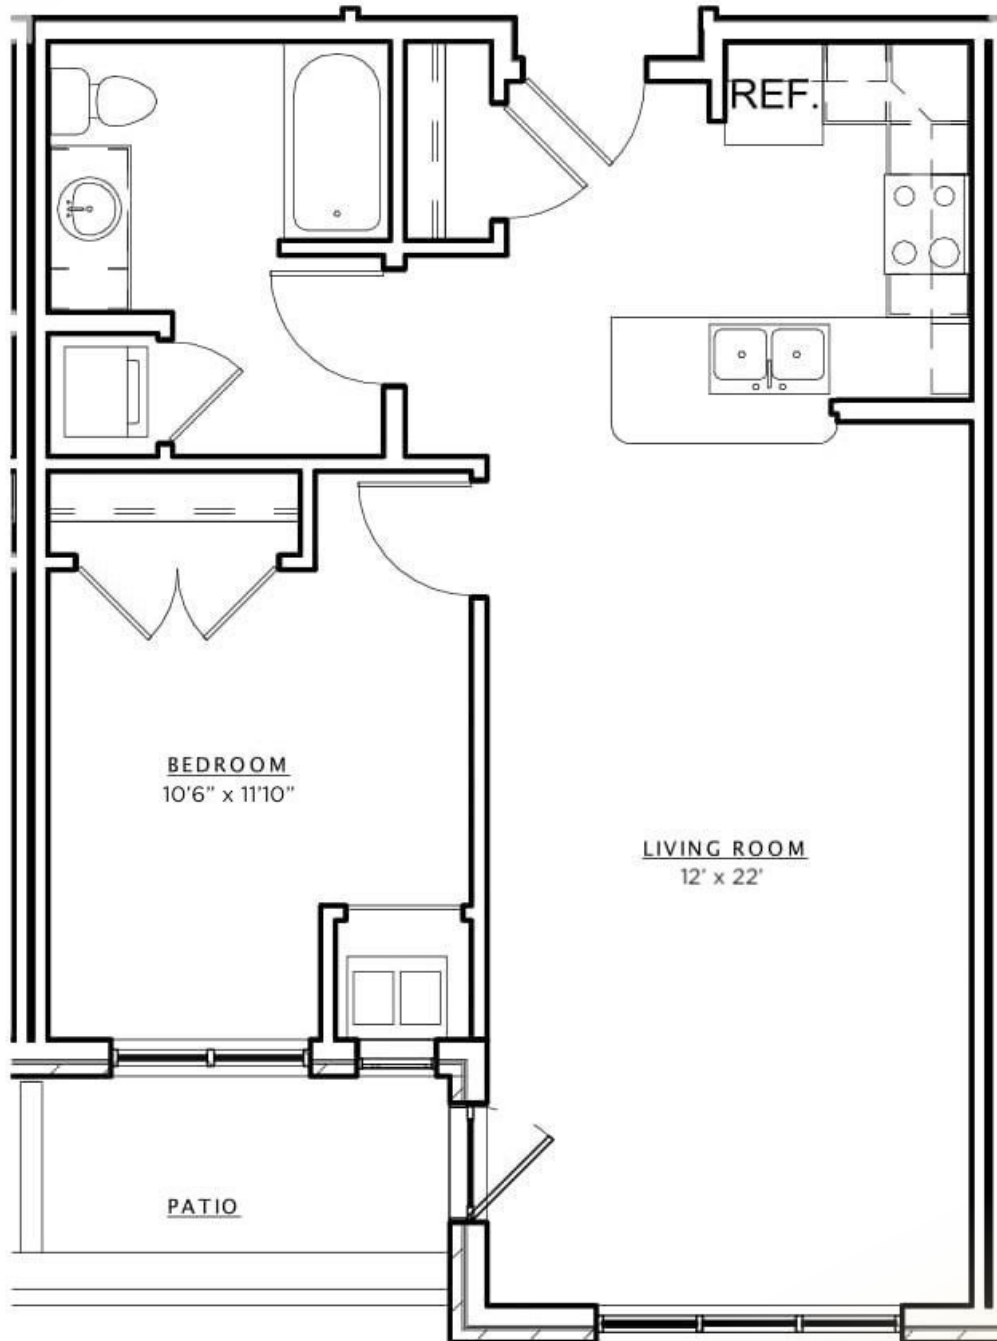

THE DUDE ABODES

Model: Sandro
Sq Ft: 682
Bed: 1
Bath: 1

Floor plan and dimensions may vary