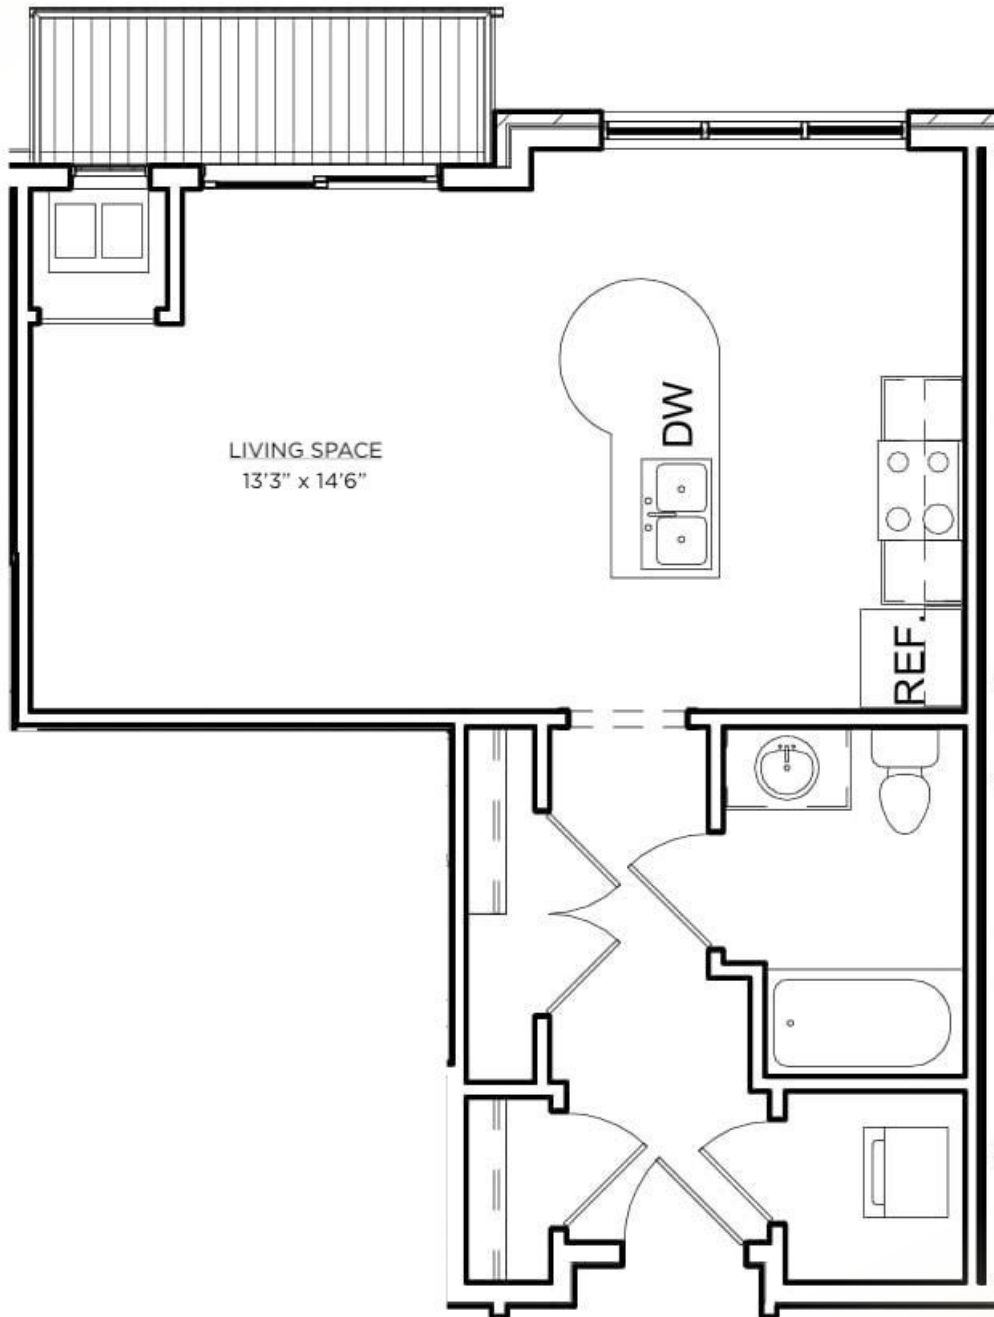

THE DUDE ABODES

Model: Maude
Sq Ft: 515
Bed: Studio
Bath: 1

Floor plan and dimensions may vary