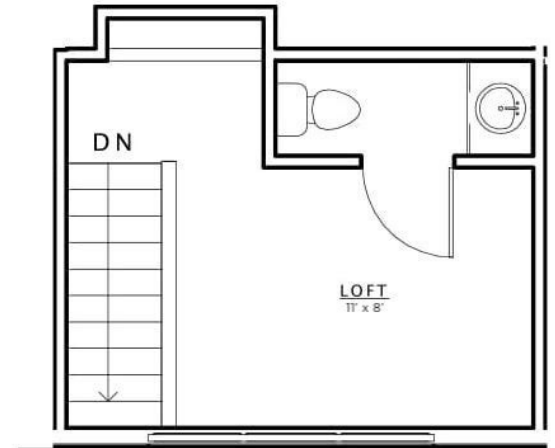

THE DUDE ABODES

Model: Kingpin

Sq Ft: 910

Bed: 1 + LOFT + DEN

Bath: 1.5

Floor plan and dimensions may vary