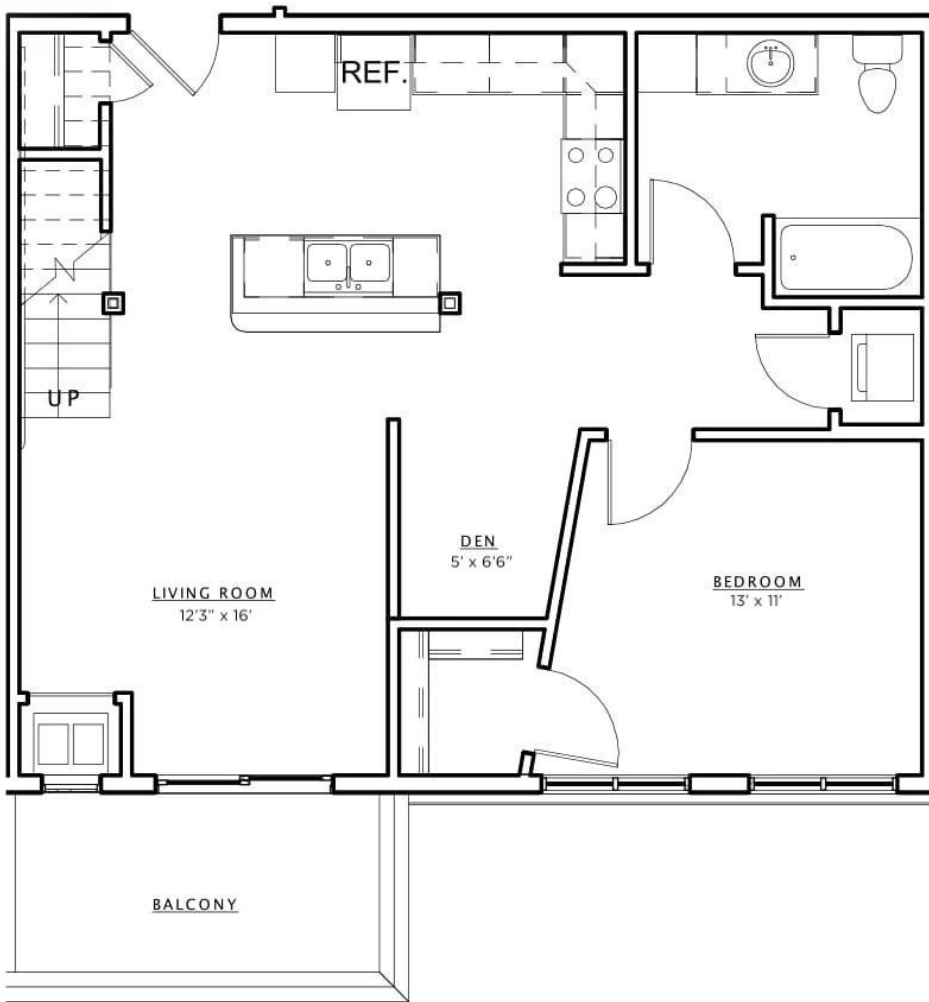

THE DUDE ABODES

Model: Kingpin

Sq Ft: 910

Bed: 1 + LOFT + DEN

Bath: 1.5

Floor plan and dimensions may vary