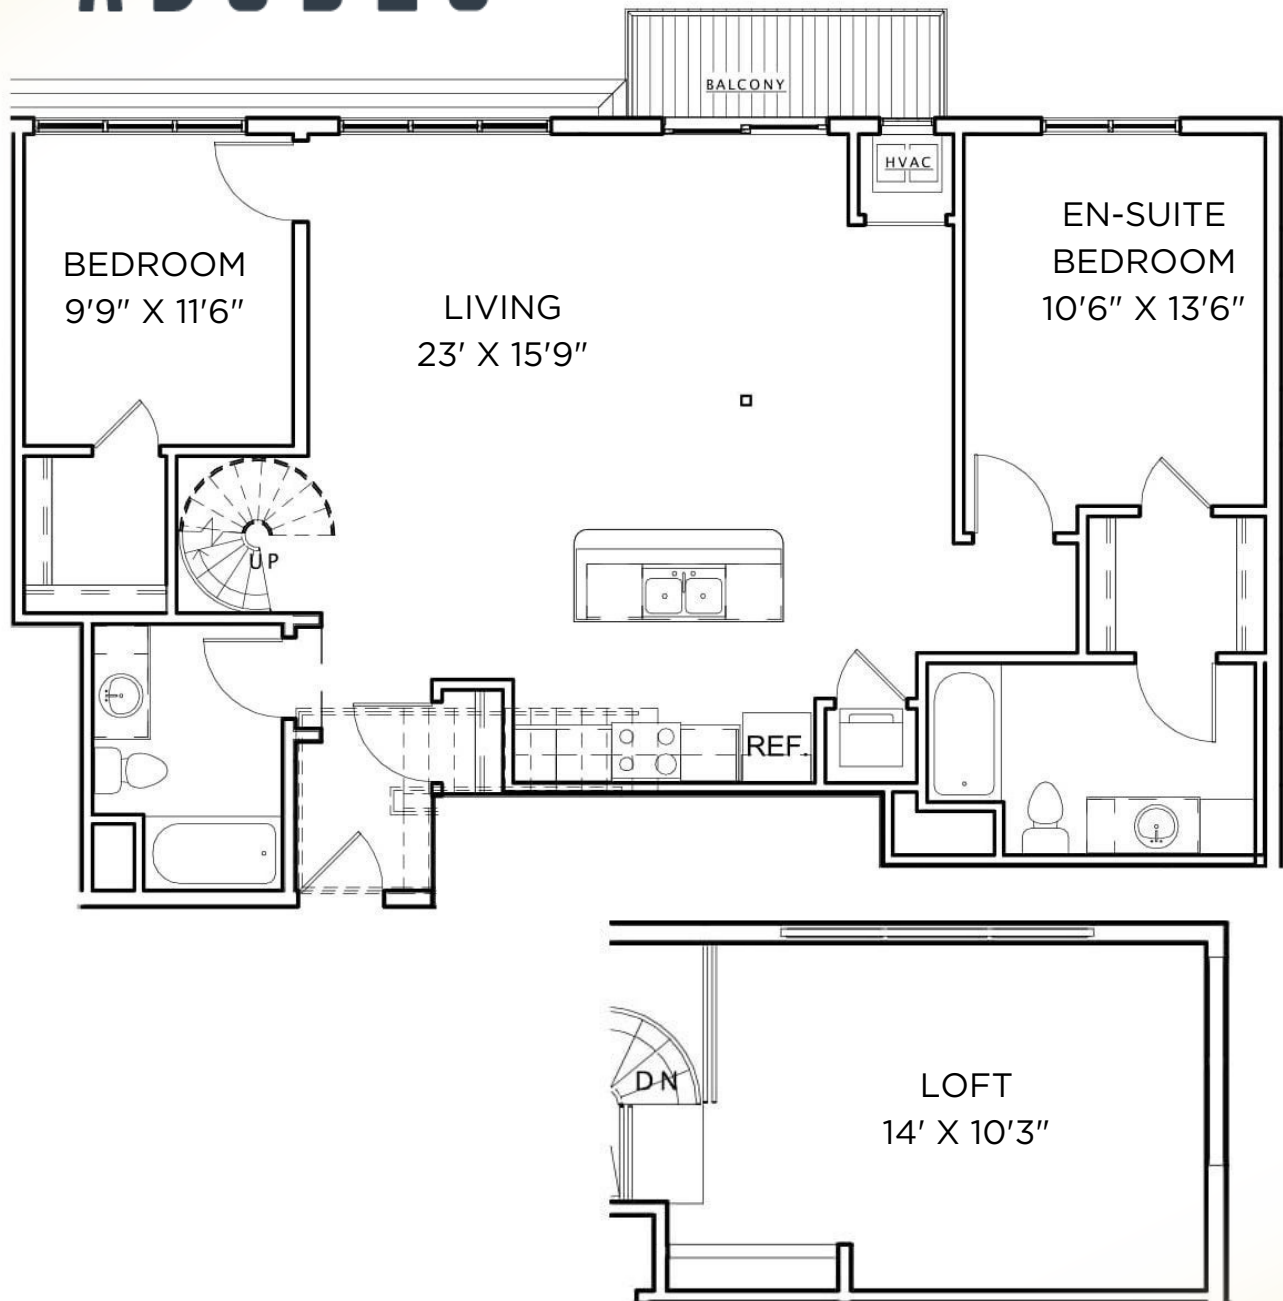

THE DUDE ABODES

Model: His Dudeness

Sq Ft: 1156

Bed: 2 + LOFT

Bath: 2

Floor plan and dimensions may vary