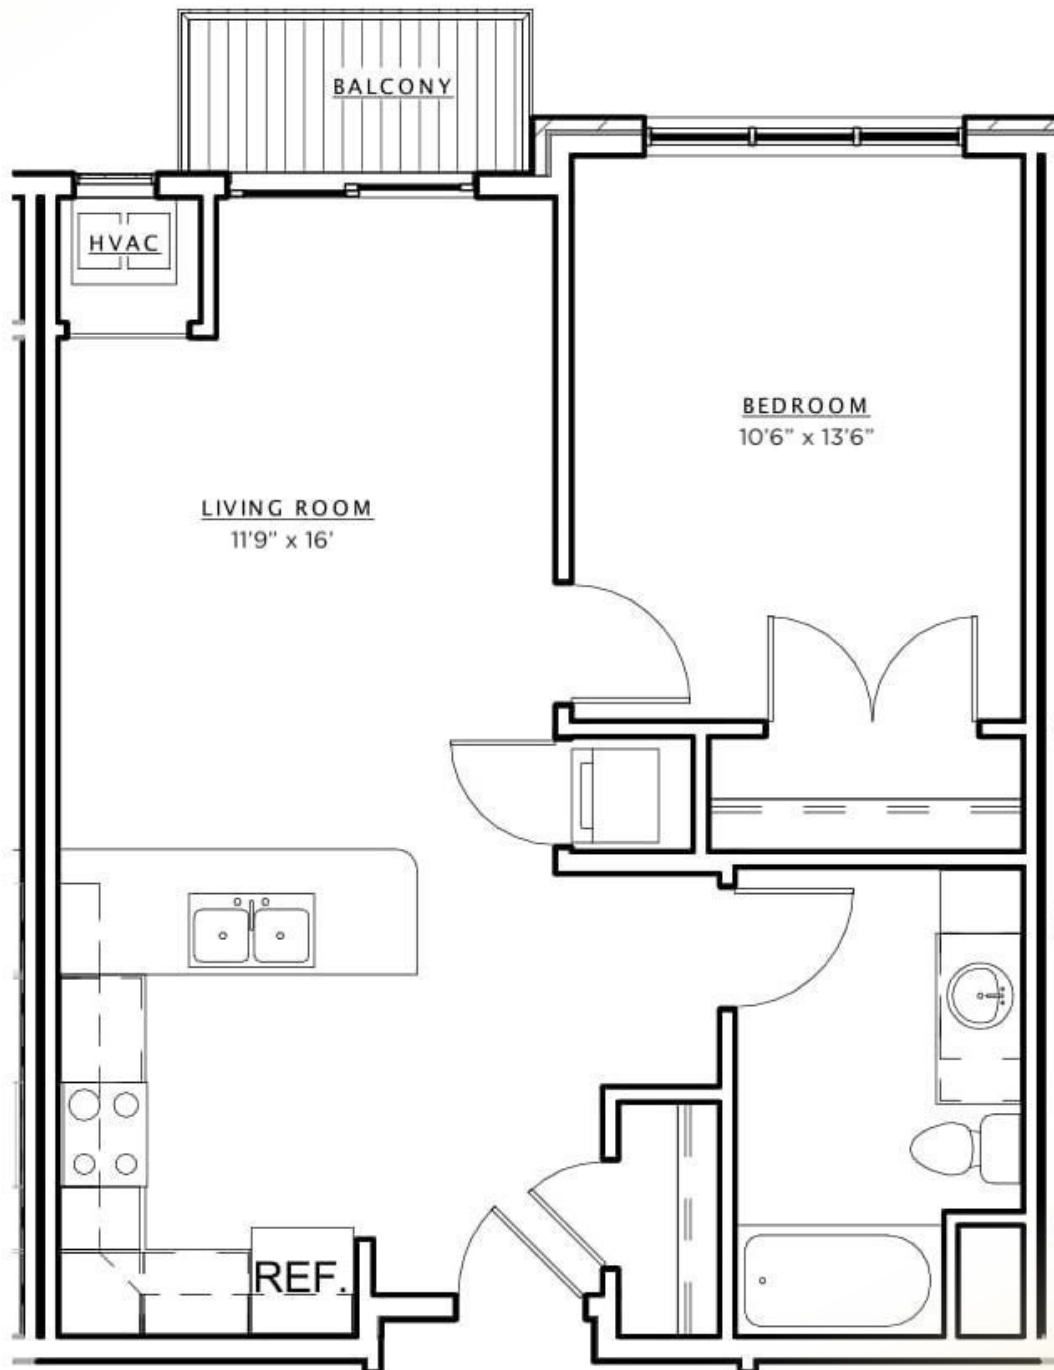

THE DUDE ABODES

Model: Bunny

Sq Ft: 665

Bed: 1

Bath: 1

Floor plan and dimensions may vary