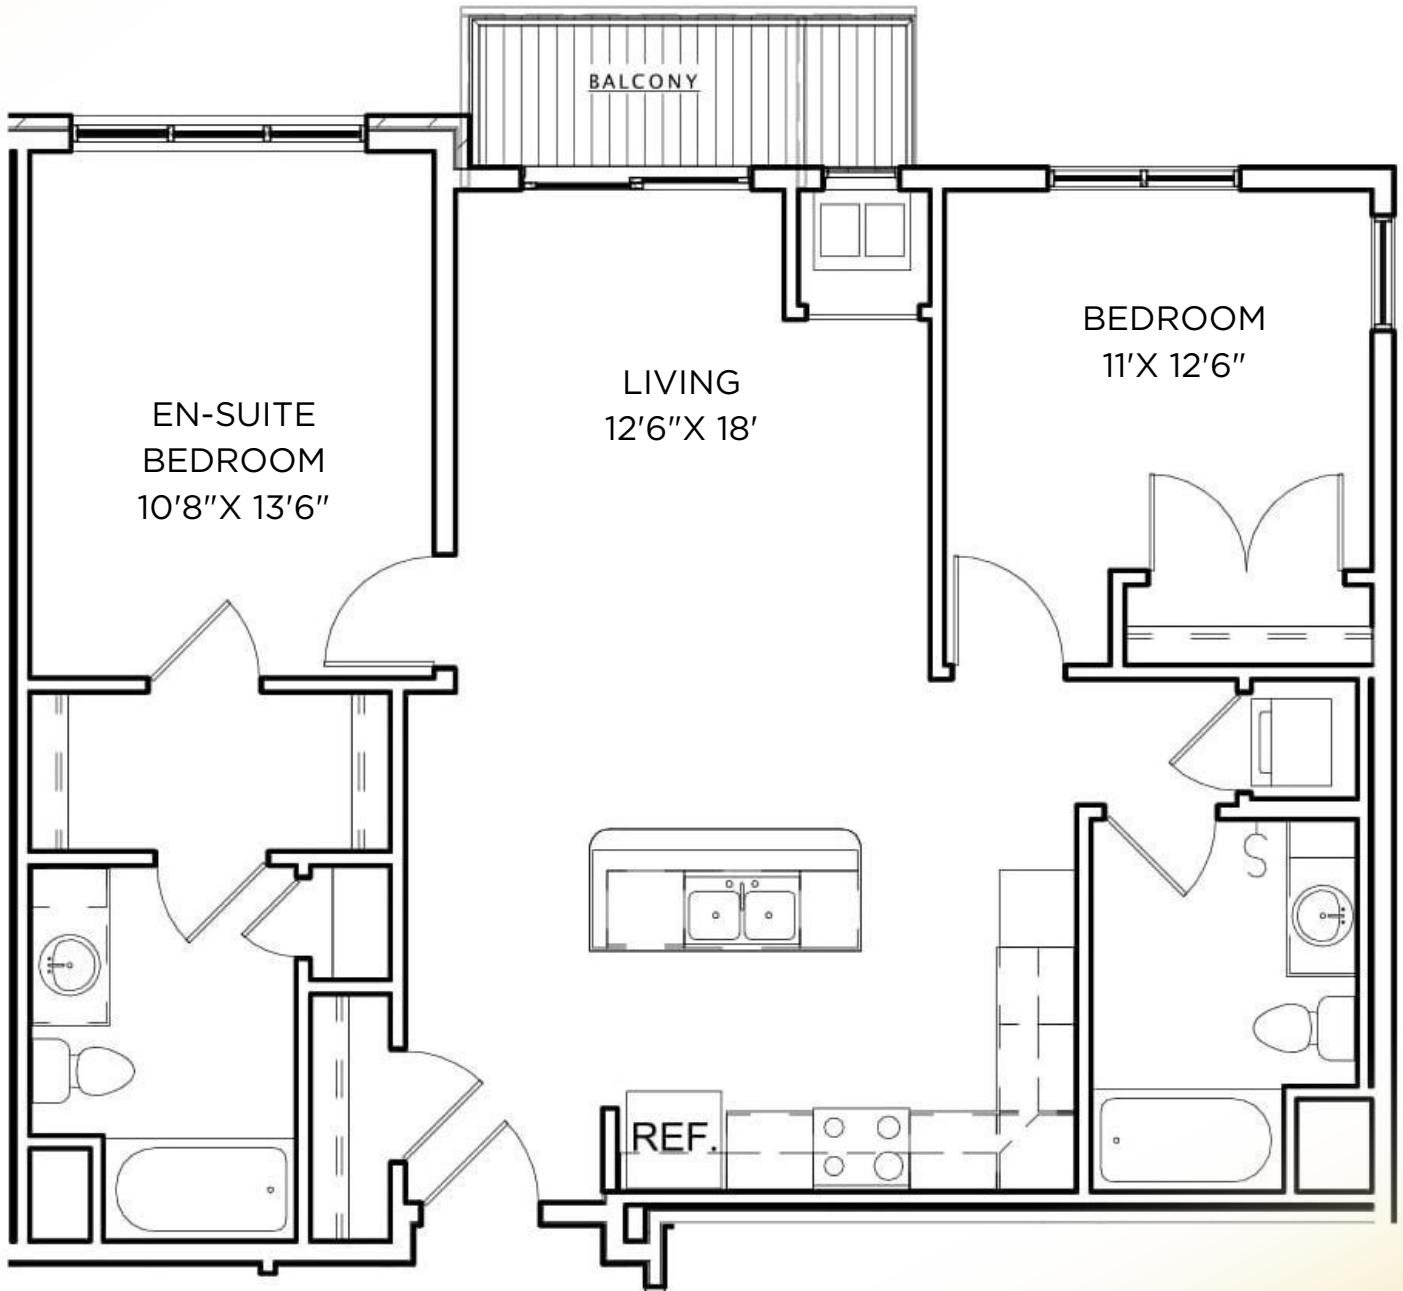

# THE DUDE ABODES

**Model:** Brandt  
**Sq Ft:** 959  
**Bed:** 2  
**Bath:** 2

Floor plan and dimensions may vary