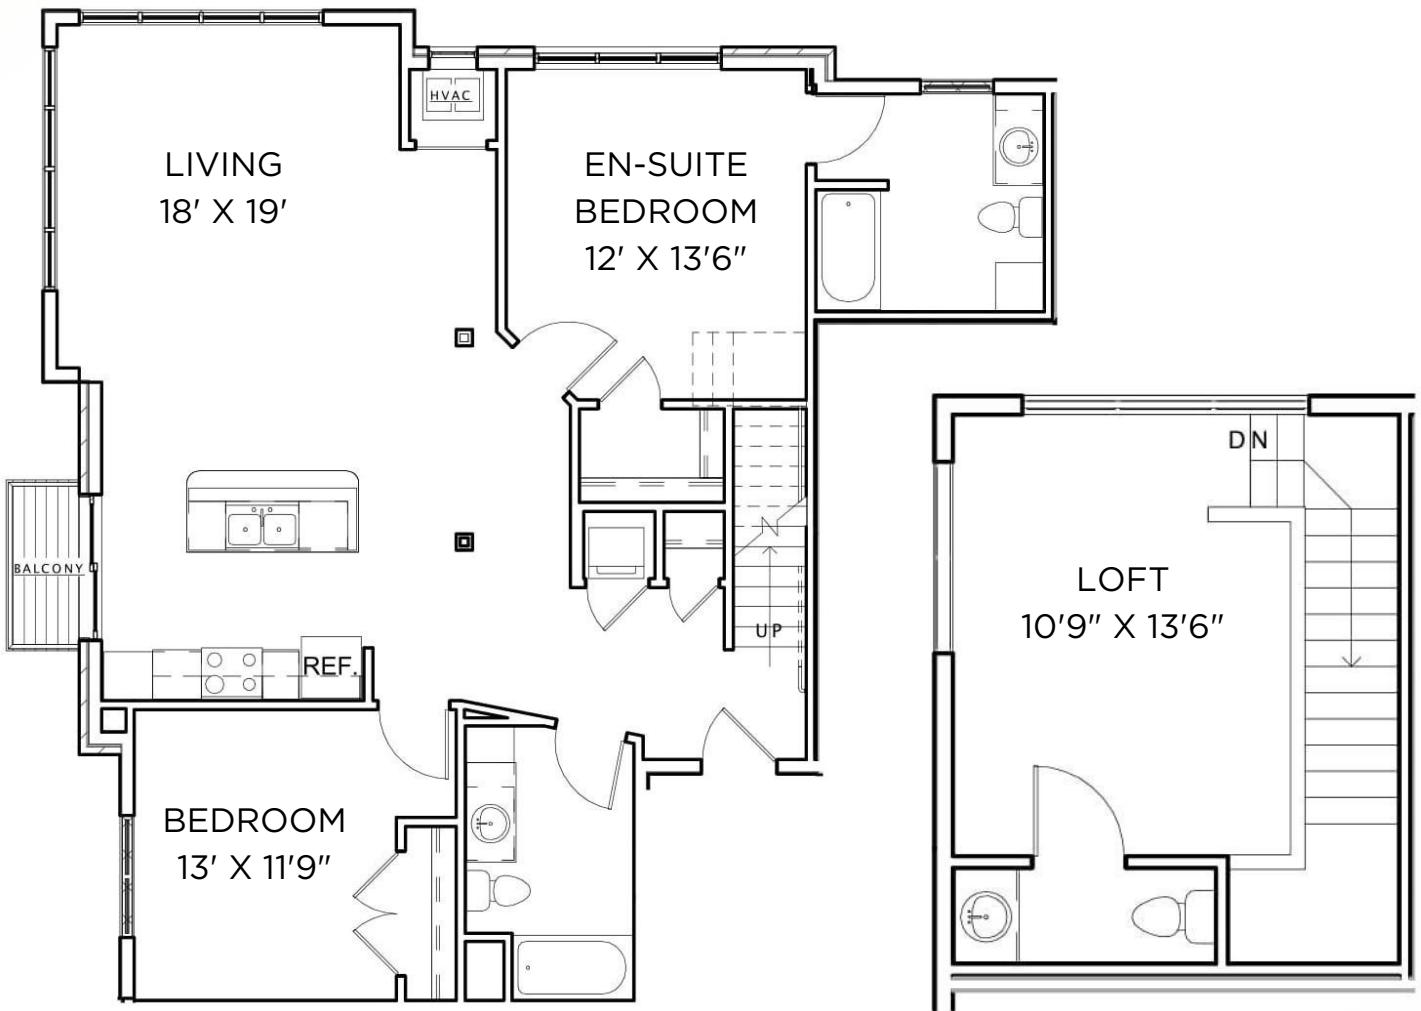

# THE DUDE ABODES

**Model:** Big Lebowski

**Sq Ft:** 1357

**Bed:** 2 + LOFT

**Bath:** 2

Floor plan and dimensions may vary